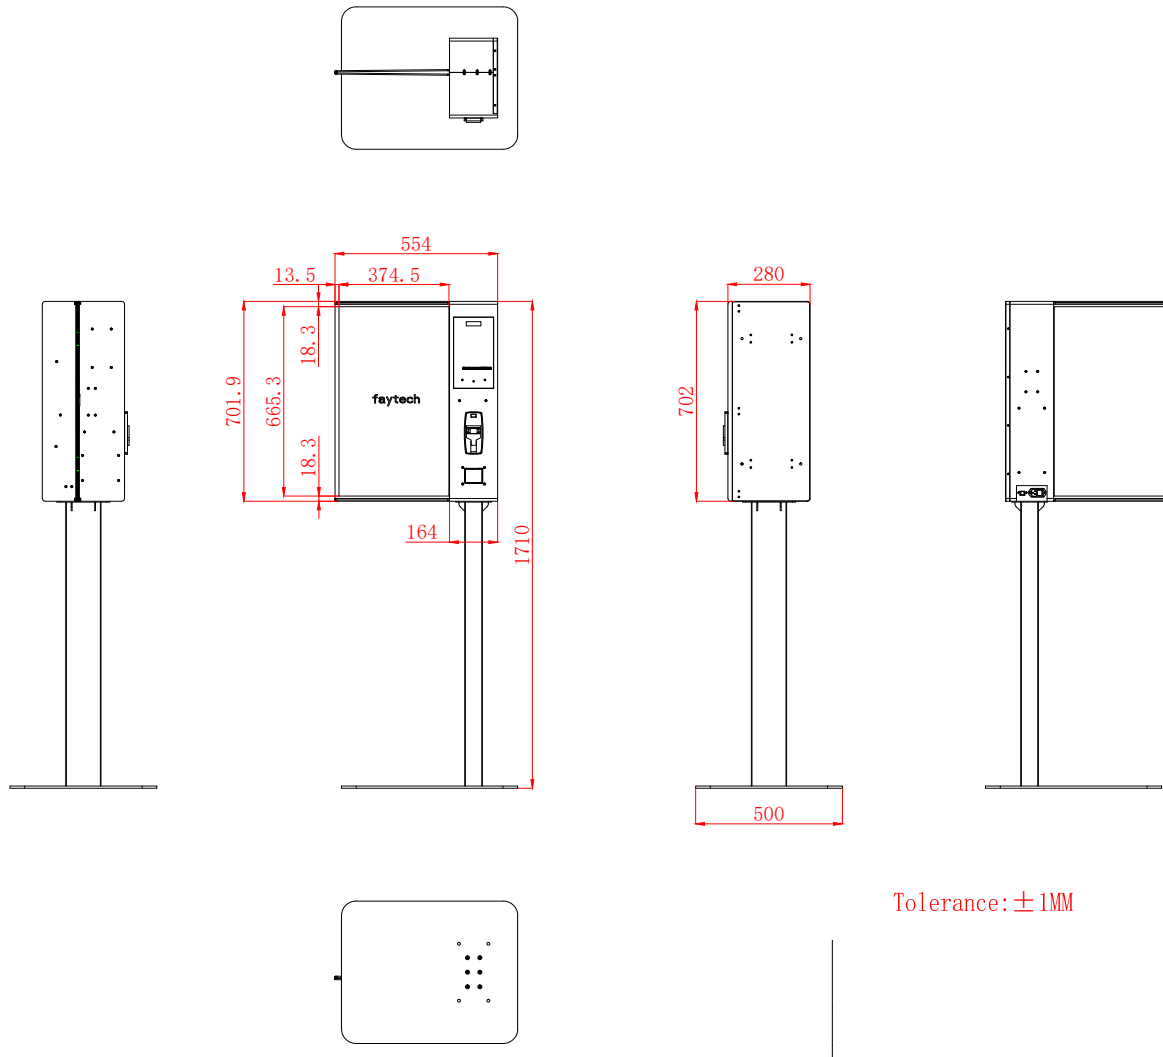

POWER

Power Indicator	Green LED
Working Power	100-240V
Power Consumption	45W
Stand-By Consumption	<2W

WEIGHT & PACKAGING

	Net Weight	18.45 kg est.
Touch Kiosk	Gross Weight	54.00 kg est. (incl. Cartonage)
	Packaging Size L × W × H [mm]	880.0 × 560.0 × 820.0
	Net Weight	6.00 kg est.
Stand	Gross Weight	8.00 kg est. (incl. Cartonage)
	Packaging Size L × W × H [mm]	1090.0 × 250.0 × 190.0
	Net Weight	17.70 kg est.
Stand Base	Gross Weight	19.00 kg est. (incl. Cartonage)
	Packaging Size L × W × H [mm]	770.0 × 570.0 × 75.0
	Packaging Material	100% recyclable cardboard, wood and polyethylene (PE)

DIMENSIONS

Pictures show sample configurations, real product may vary.

30" TRANSPARENT OLED TOUCH KIOSK (X6413E)

UPDATE NOTES:

Version:	Changes:
v1	First version